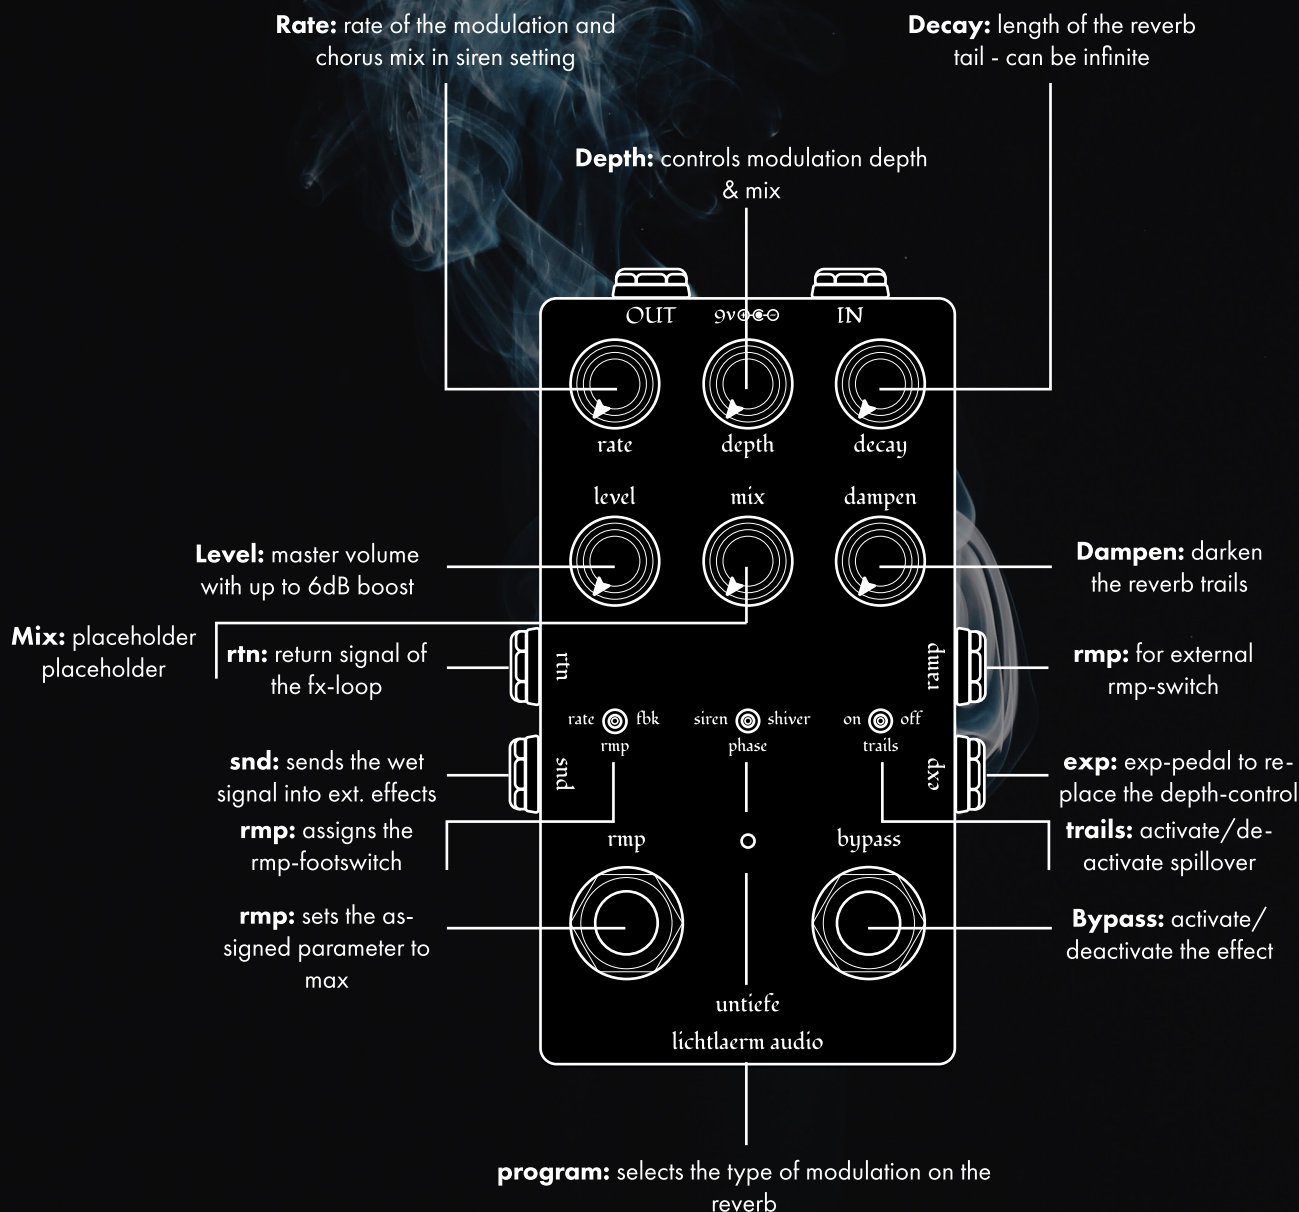

- phaser is a big room reverb with the option to send the reverb through a classic Mu-Tron inspired 4-stage phaser: create liquid sounding textures or otherworldly space reverbs with the help of smooth and warm phase-shifting;

- shiver is an even bigger sounding plate reverb that can create meandering movements with the help of a classic tremolo: everything from smooth swaying verbs to choppy on/off-style tremolos are available here;

- siren is based on the absolute shoegaze classic: the soft focus patch that utilizes a chorus which is controlled with the rate pot and a shimmer that can be blended in with the depth pot.

The Untiefe is capable of both subtle room-reverbs and endless washes of reverb with it's endless decay, 0-100% mix control: create big pads or extreme momentary modulations with the ramp switch or replicate freeze-style effects by utilizing our SmartRelay-System!

The reverb trails can be modified with both the dampen knob for bright or dark and moody feels and the exp-control-able modulation creates sounds that are normally only accessible through parallel fx-chains. If you want to add external effects into that mix just create your own modulated verbs with the fx-loop.

Of course we also added switchable spill-over and a level control to make the Untiefe work in any setup and even as a boost!

So dive in and let it take you 20.000 leagues beneath the sea!

phaser: Mu-Tron inspired 4-stage phaser
- siren: soft focus inspired shimmer/chorus
- shiver: tremolo